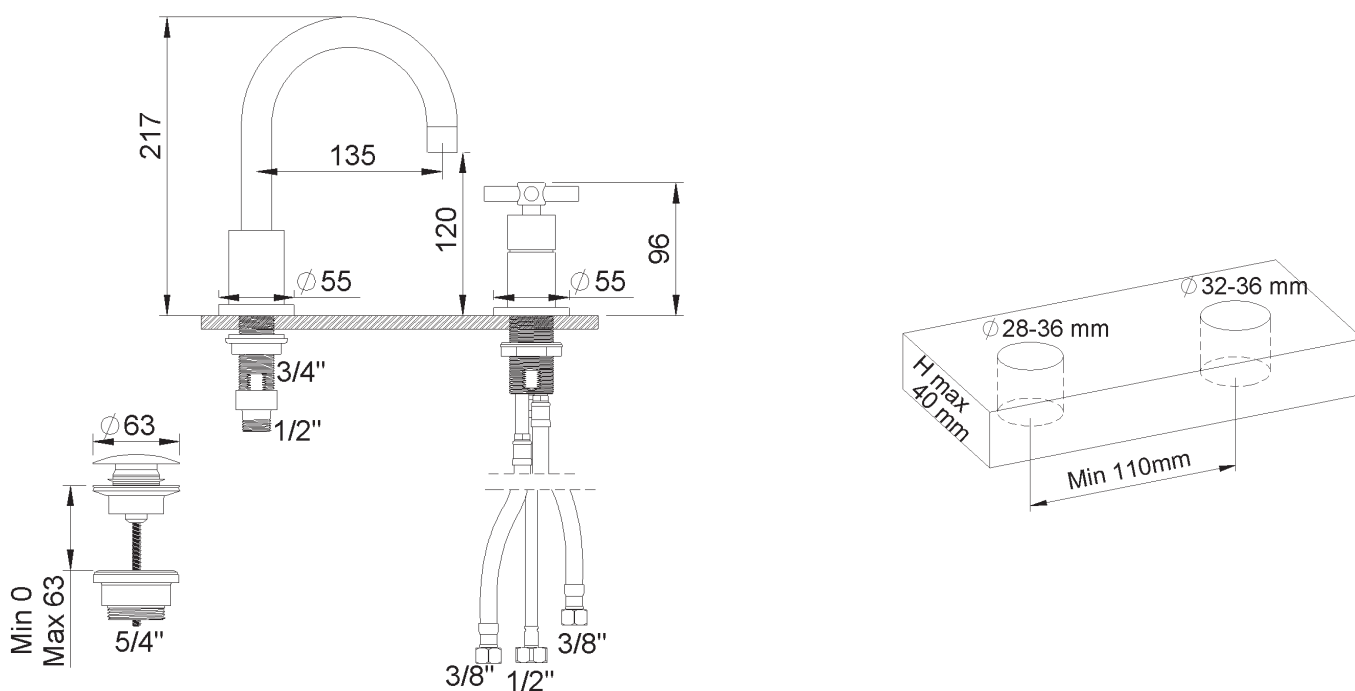

PRODUCT TECHNICAL SHEET

Collection :

SULLY

Ref. :

4532.11.45

Mitigeur de lavabo 2 trous, avec vidage push-up

2-gats ééngreeps wastafelmengkraan, met push-up lediging

2-hole single-lever washbasin mixer, with push-up waste

Picture

Product details

Flow at 3 bar : Restricted 7,0 l/min

Internal mechanism : Mixer ceramic cartridge (90°)

Technical drawing

RB0.V01